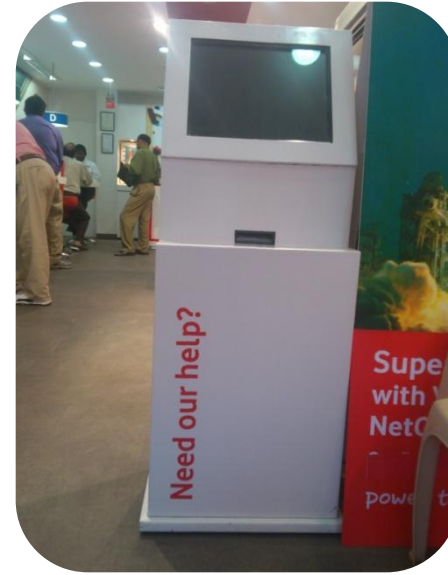

SOLUTION OFFERINGS

- ✓ Information Display
- ✓ Production Automation
- ✓ Canteen Management
- ✓ HRMS Solution
- ✓ Financial Services Solution
- ✓ Bill Payment, Insurance, etc
- ✓ Queue Management
- ✓ Content Management