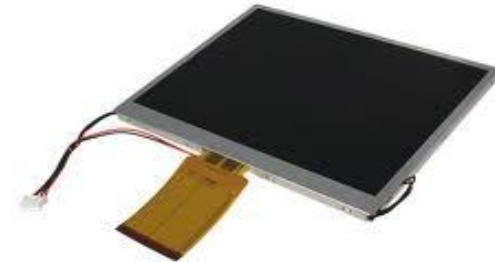

GRAPHIC LCM MODULES

Display Formats dots Graphic LCD Module

100x32, 122x32, 128x32, 128x64, 240x64, 128x128, 240 x128, 320 x 240

TFT-LCD MODULES

AVAILABLE WITH TOUCH SCREEN OPTION

2.3" TFT 160 x RGB x 234, 3.5" TFT 320 X RGB x 240, 5.0" TFT 320 X RGB x 240,
5.0" TFT 640 X RGB x 480

5.7" TFT 320 X RGB x 240, 5.7" TFT 640 X RGB x 480, 6.4" TFT 640 X RGB x 480,
7.0" TFT 800 x RGB x 480

KIOSK DIVISION (COMPLETE SOLUTIONS)

APPLICATIONS OF KIOSK

RETAIL | BANKING & FINANCE | TRAVEL & TOURISM | TELECOMS |
HOSPITALITY | HEALTHCARE | LOTTERY & BETTING | GOVERNMENT |
PUBLIC & PRIVATE SECTOR MANUFACTURING COMPANIES