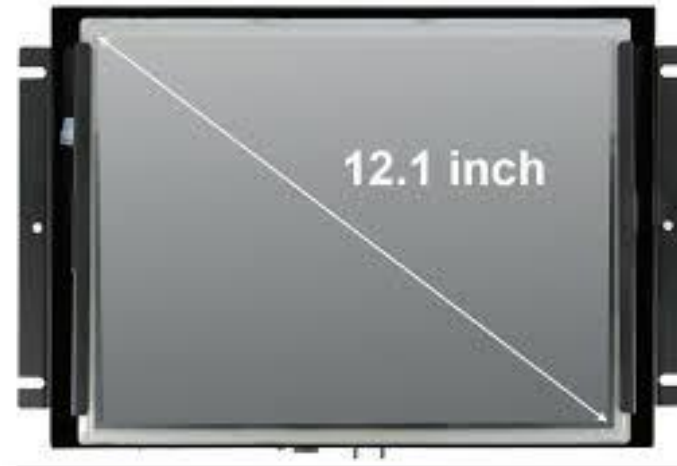

INDUSTRIAL APPLICATION LCD TOUCH MONITOR & LCD MONITORS

Industrial application requires special metal fitted LCD monitors & LCD touch monitors. Oasis Touch offers wide range of such monitors in the sizes of 7", 10.4", 12.1", 15, 17" up to 32". The metal designs are designed by design engineers of Oasis Touch which are more users friendly in terms of mountings, operator use, and machine enclosure. The current market catered by Oasis Touch for such LCD monitors are ATM machines, Kiosk, Retail POS machines & SPMs