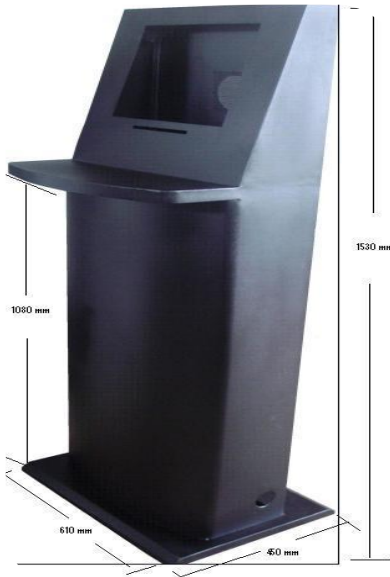

FABRICATION & POWDER COATING FOR METAL ASSEMBLIES
FACILITY

ALL INHOUSE

ASSEMBLY OF KIOSK & SYSTEMS

1000 SQ FEET OF SPACE

SOLUTION OFFERINGS

- ✓ Information Display
- ✓ Production Automation
- ✓ Canteen Management
- ✓ HRMS Solution
- ✓ Financial Services Solution
- ✓ Bill Payment, Insurance, etc
- ✓ Queue Management
- ✓ Content Management

OUR PRESTIGIOUS CLIENTS

Efficient Always

Large Size – Above 32 inch display – up to 66 inch display